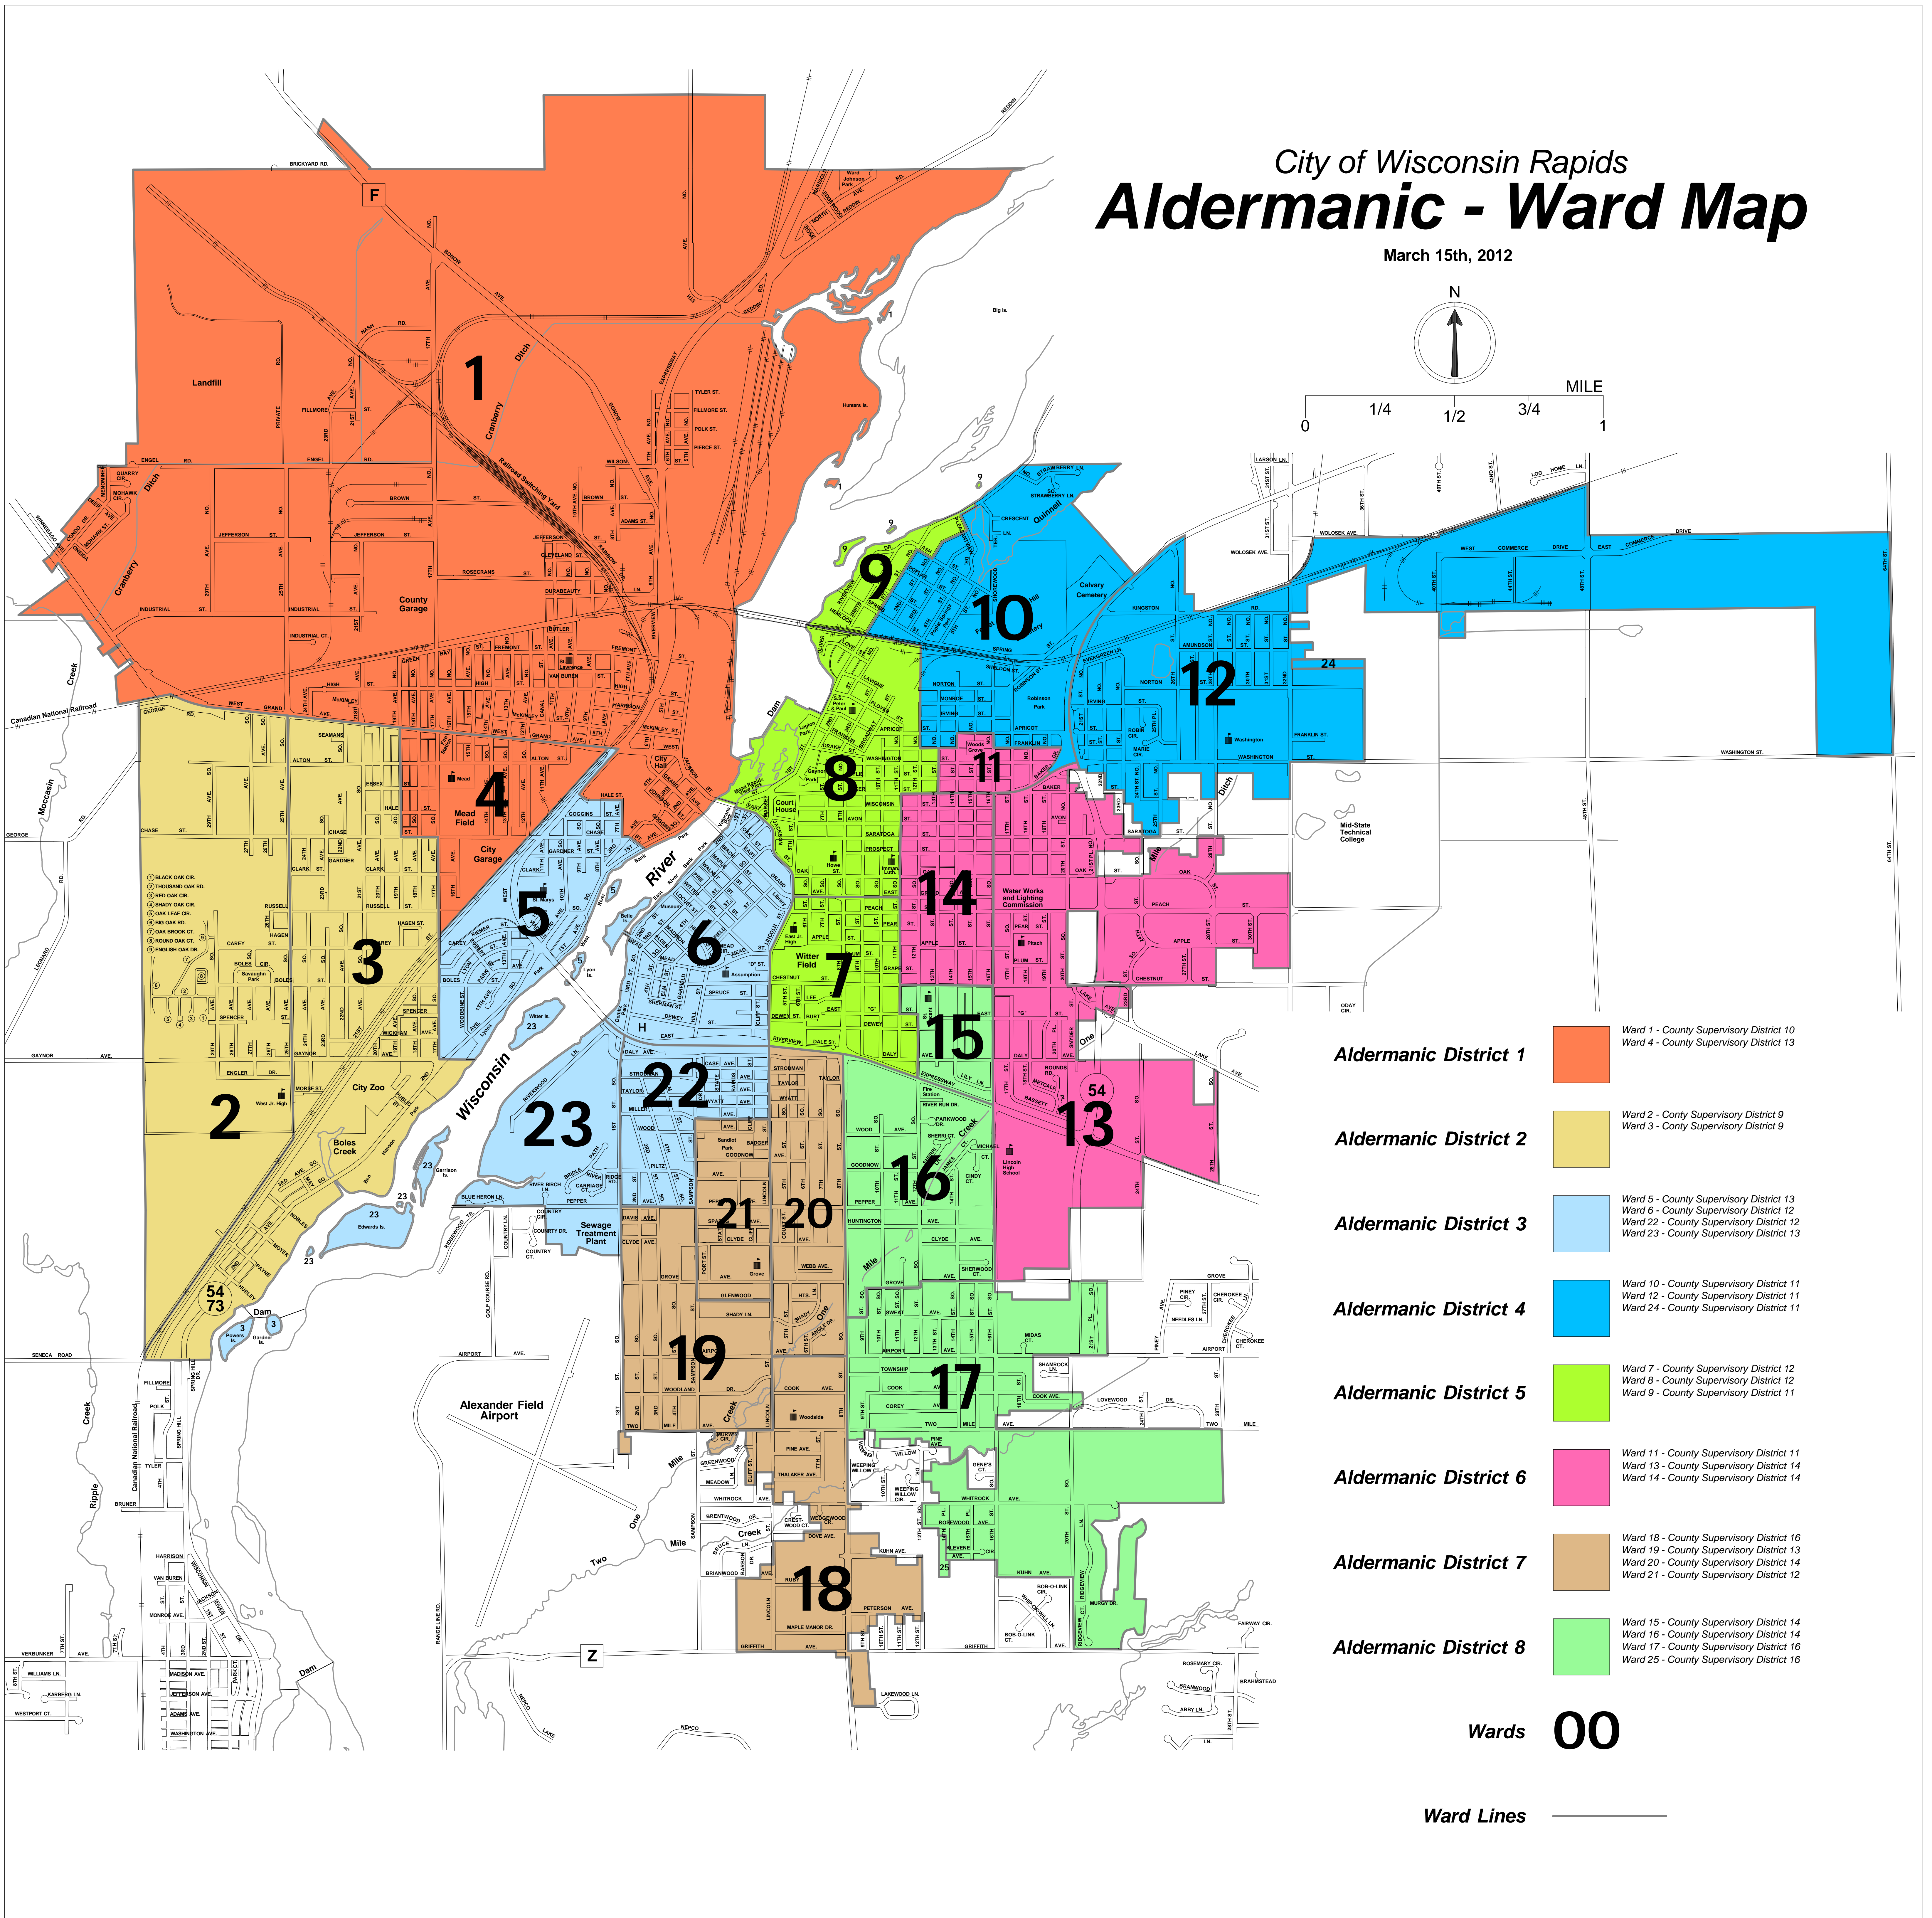

City of Wisconsin Rapids Aldermanic - Ward Map

March 15th, 2012

- Aldermanic District 1**
 - Ward 1 - County Supervisory District 10
 - Ward 4 - County Supervisory District 13

- Aldermanic District 2**
 - Ward 2 - County Supervisory District 9
 - Ward 3 - County Supervisory District 9

- Aldermanic District 3**
 - Ward 5 - County Supervisory District 13
 - Ward 6 - County Supervisory District 12
 - Ward 22 - County Supervisory District 12
 - Ward 23 - County Supervisory District 13

- Aldermanic District 4**
 - Ward 10 - County Supervisory District 11
 - Ward 12 - County Supervisory District 11
 - Ward 24 - County Supervisory District 11

- Aldermanic District 5**
 - Ward 7 - County Supervisory District 12
 - Ward 8 - County Supervisory District 12
 - Ward 9 - County Supervisory District 11

- Aldermanic District 6**
 - Ward 11 - County Supervisory District 11
 - Ward 13 - County Supervisory District 14
 - Ward 14 - County Supervisory District 14

- Aldermanic District 7**
 - Ward 18 - County Supervisory District 16
 - Ward 19 - County Supervisory District 13
 - Ward 20 - County Supervisory District 14
 - Ward 21 - County Supervisory District 12