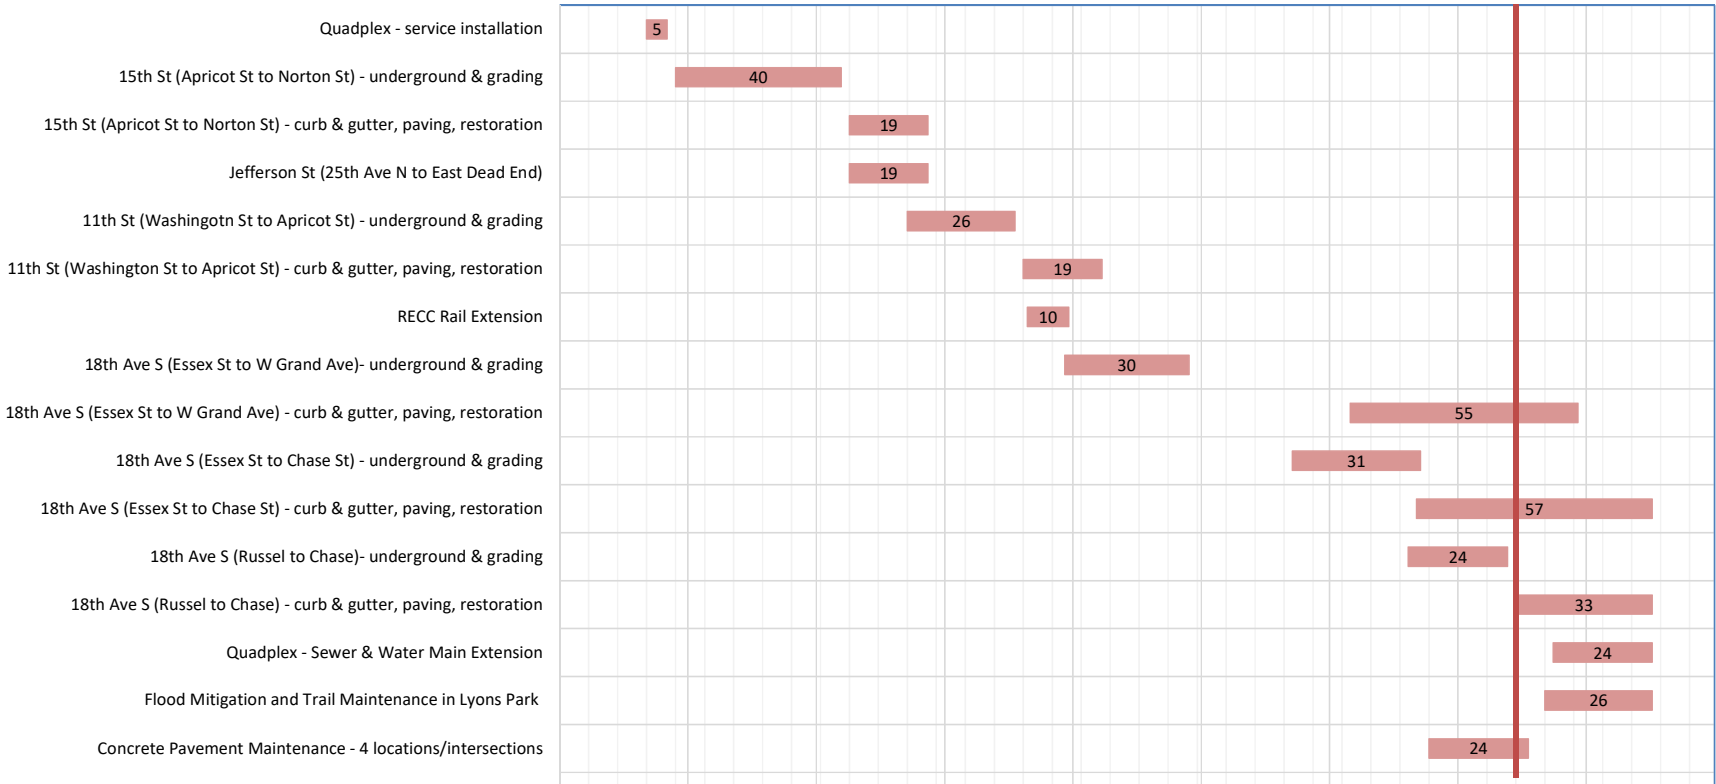

3/1/2021 4/1/2021 5/2/2021 6/2/2021 7/3/2021 8/3/2021 9/3/2021 10/4/2021 11/4/2021 12/5/2021

2021 CONSTRUCTION SEASON

last updated 10/15/21 Note: days are calendar days