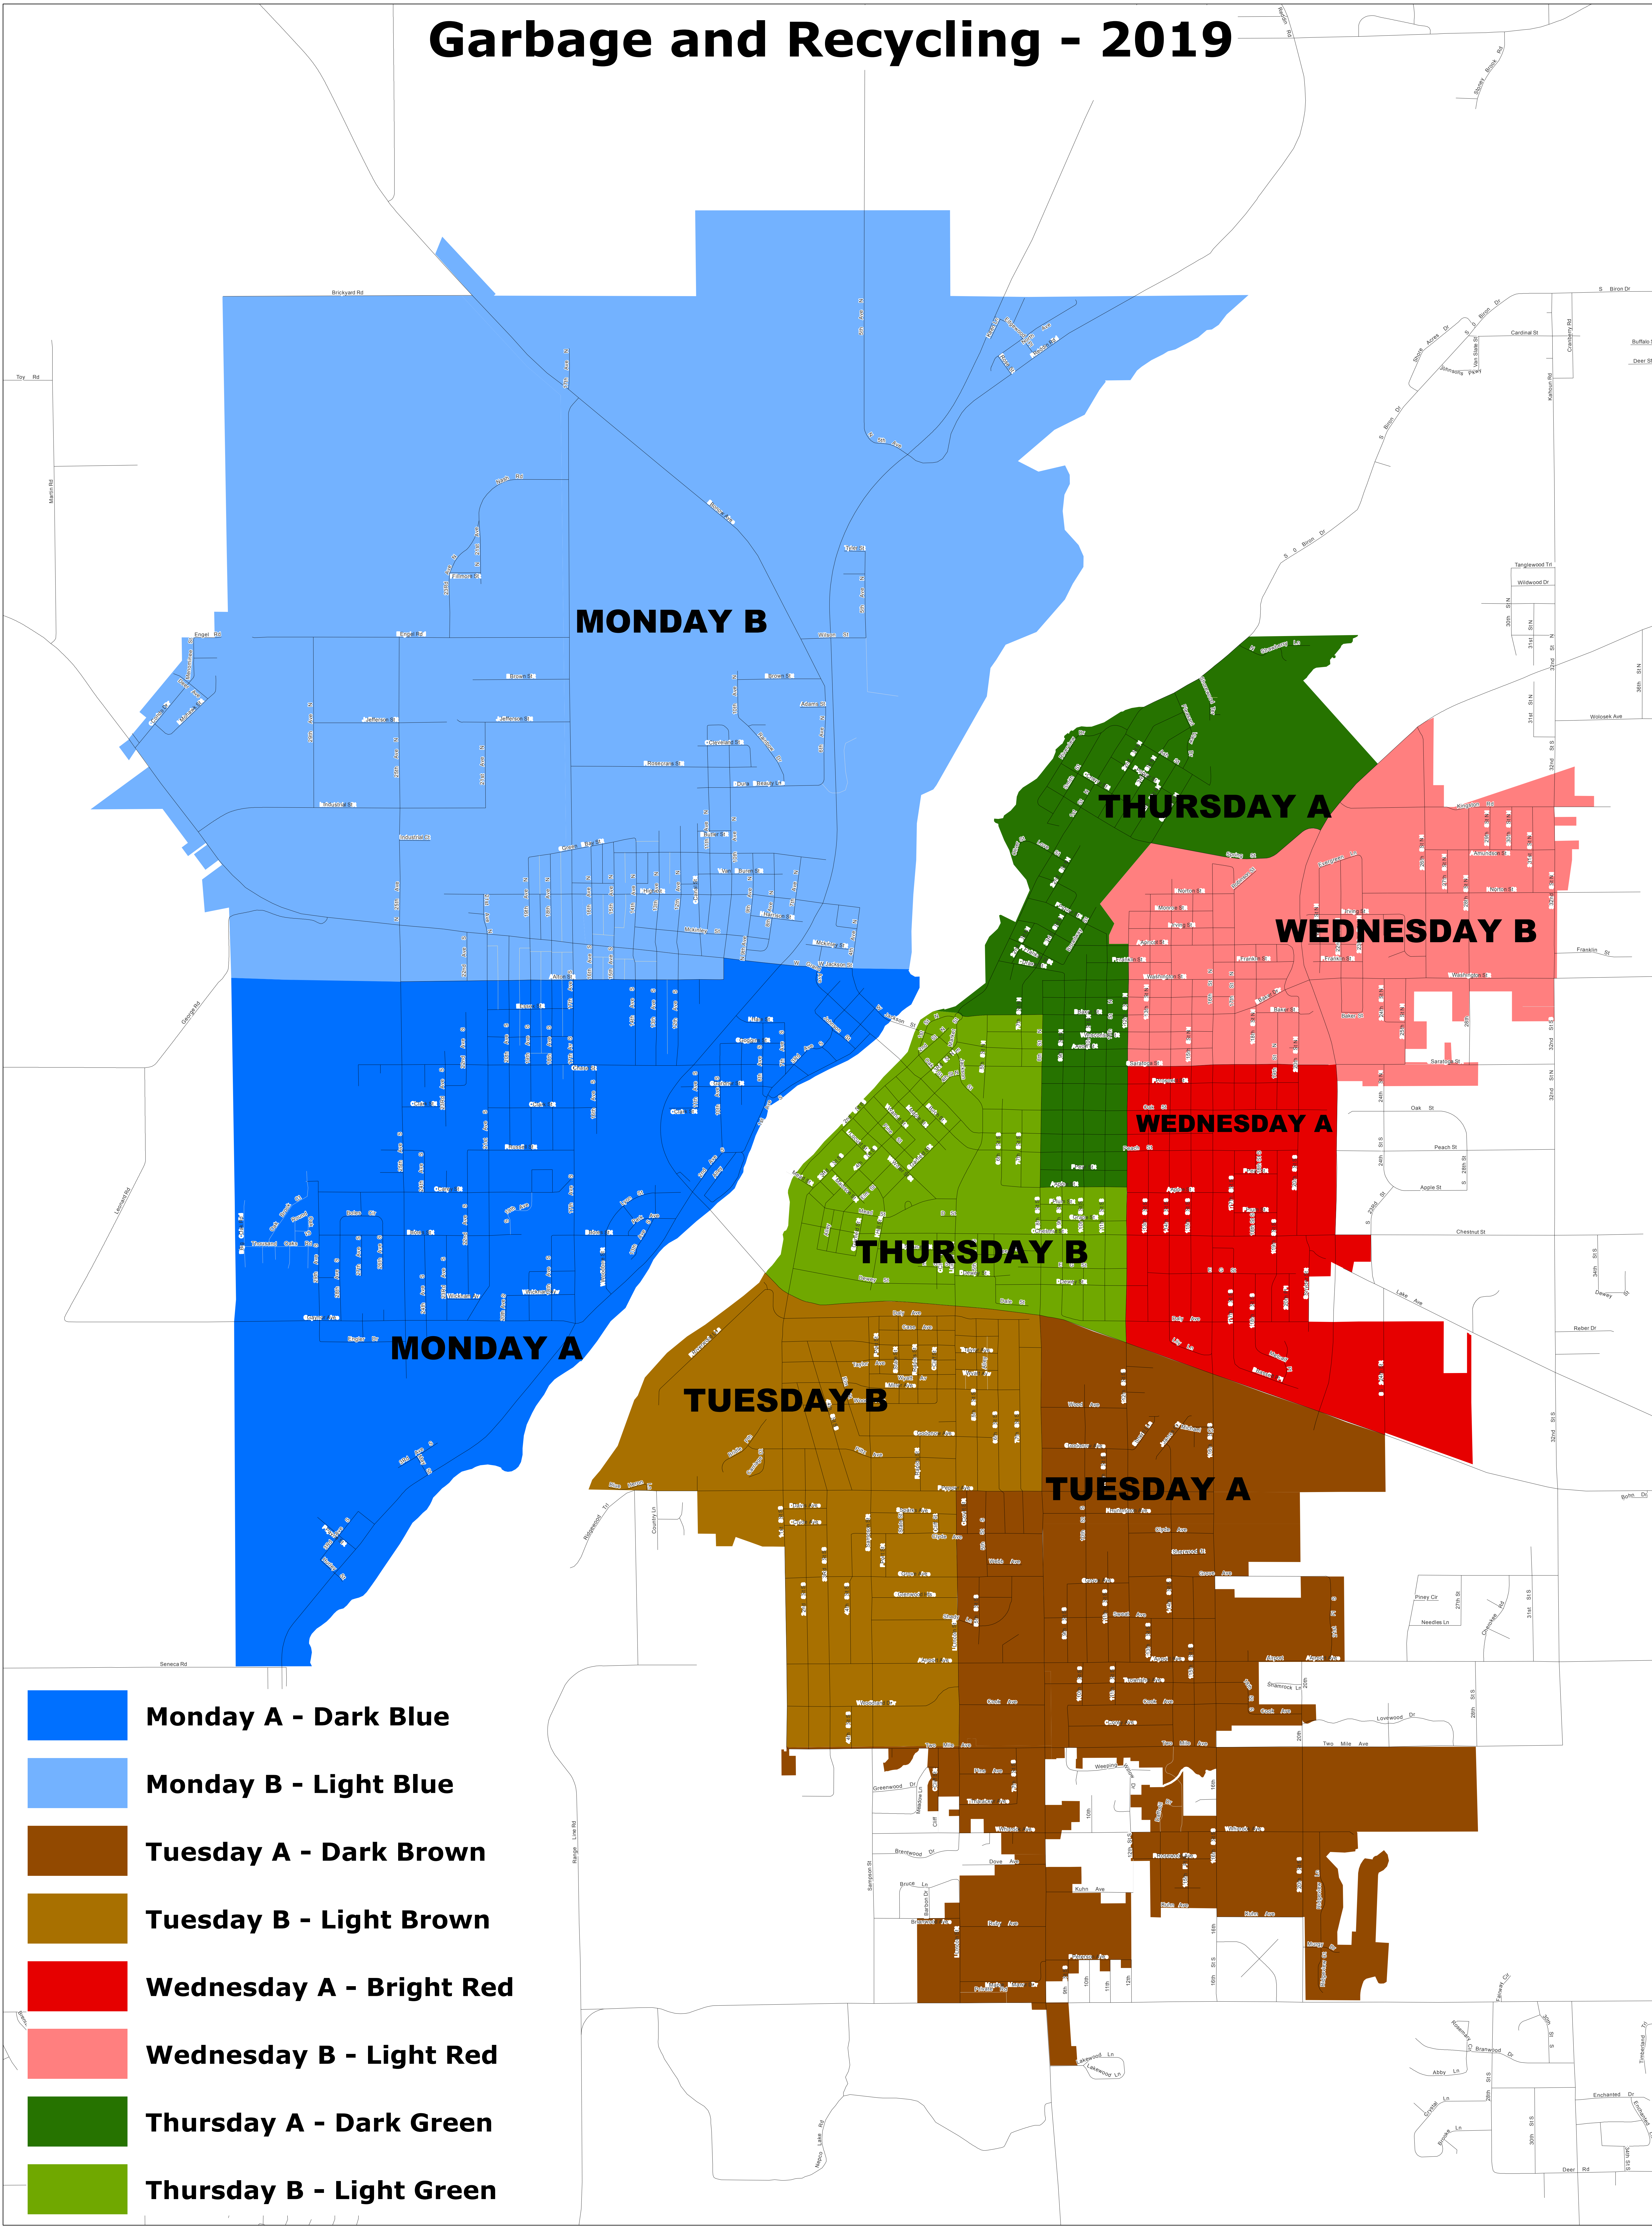

# Garbage and Recycling - 2019

-  **Monday A - Dark Blue**
-  **Monday B - Light Blue**
-  **Tuesday A - Dark Brown**
-  **Tuesday B - Light Brown**
-  **Wednesday A - Bright Red**
-  **Wednesday B - Light Red**
-  **Thursday A - Dark Green**
-  **Thursday B - Light Green**