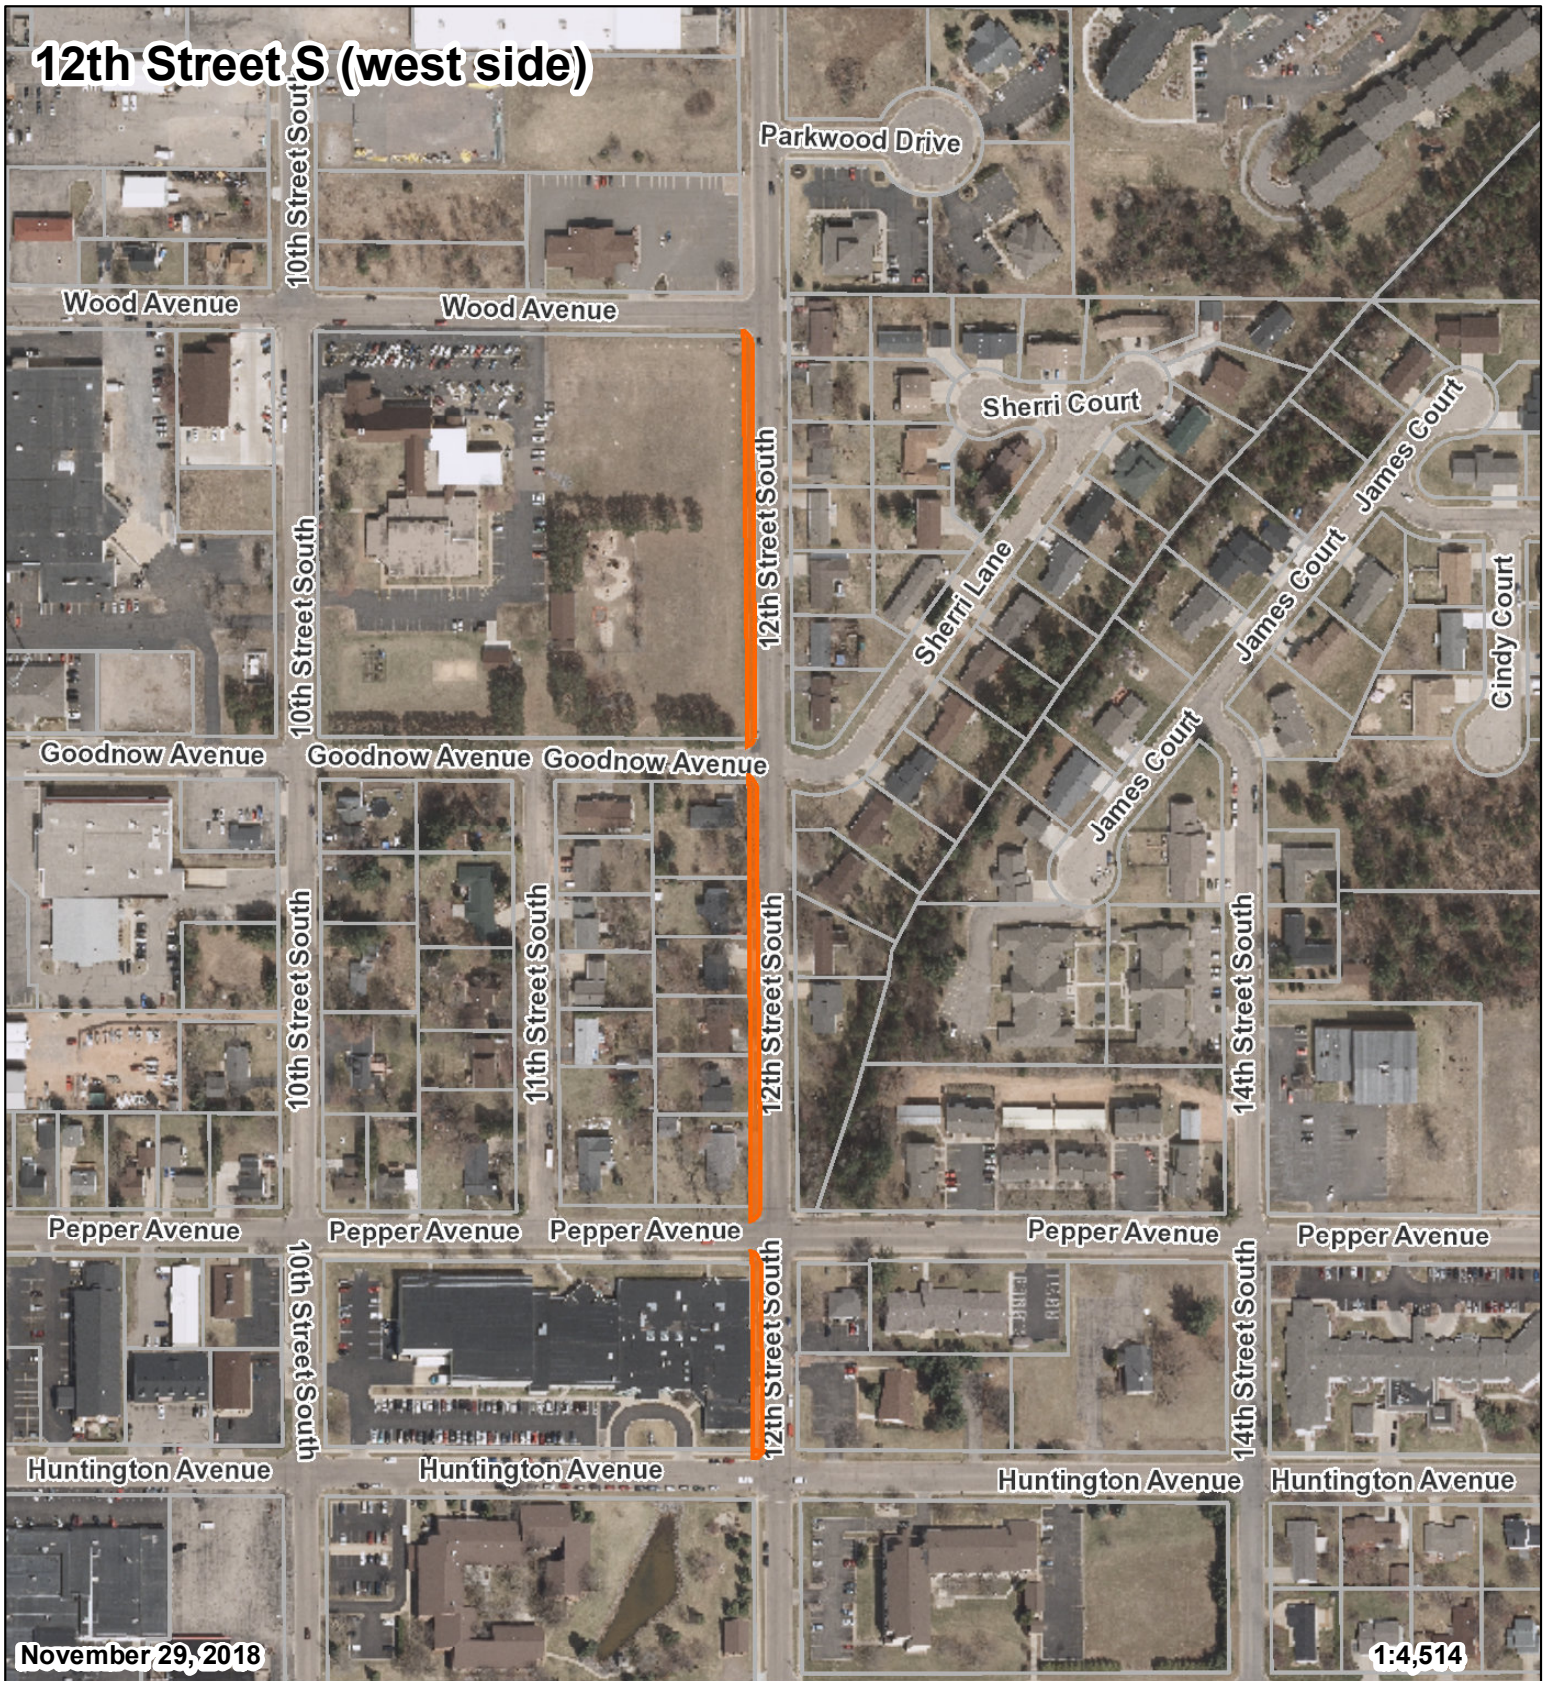

12th Street S (west side)

November 29, 2018

1:4,514

Map Powered by the City of Wisconsin Rapids
Dimensions may be obsolete or inaccurate