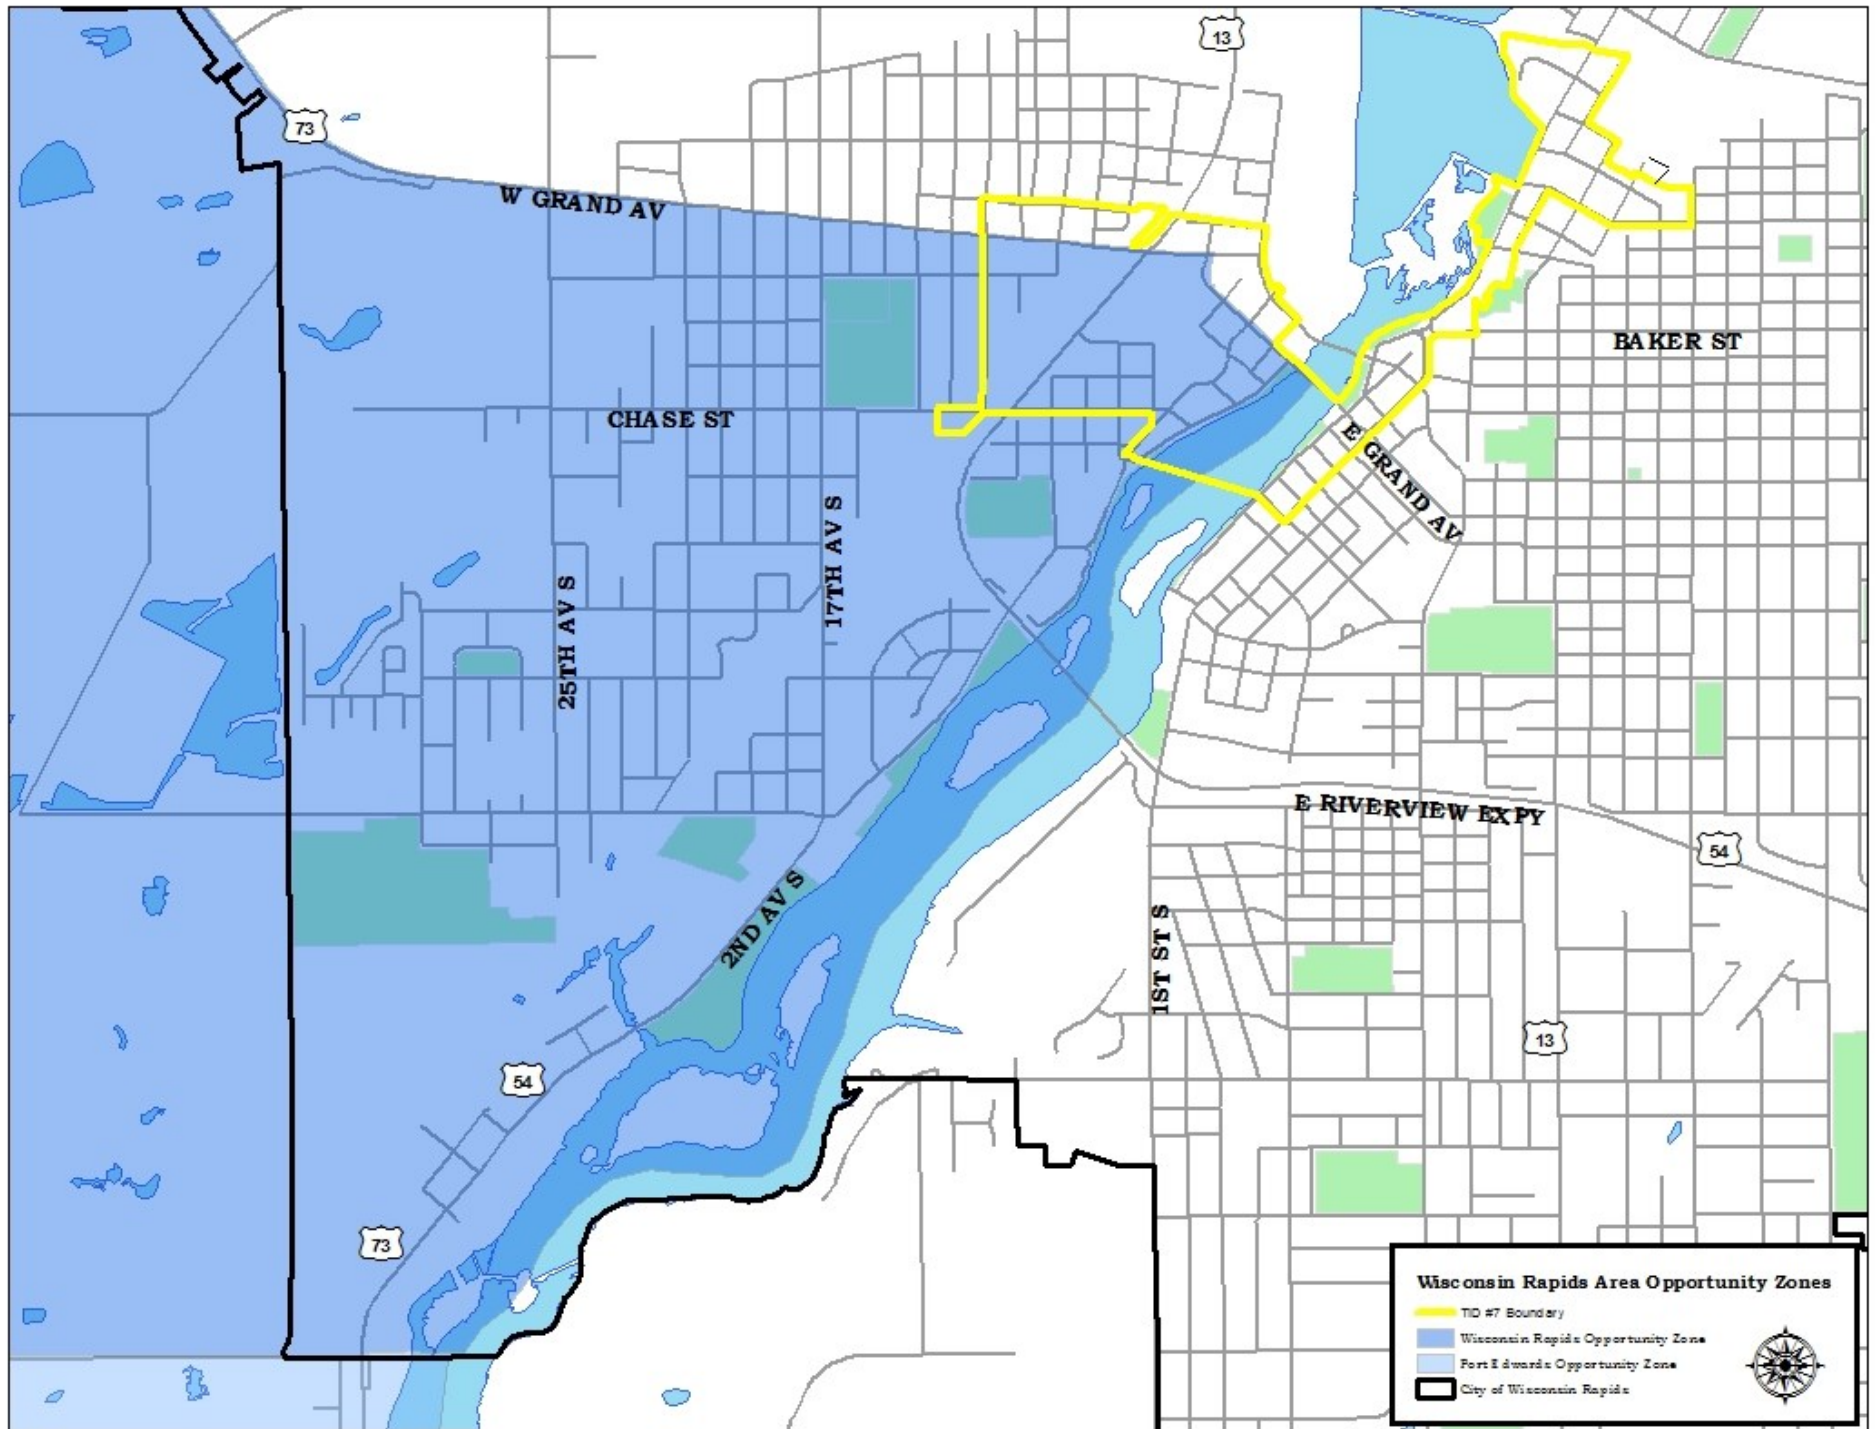

Opportunity Zones

Wisconsin Rapids Area Opportunity Zones

- ⊗ Redevelopment Opportunities
- Yellow Line TID #7 Boundary
- Dark Blue Wisconsin Rapids Opportunity Zone
- Light Blue Fort Edwards Opportunity Zone