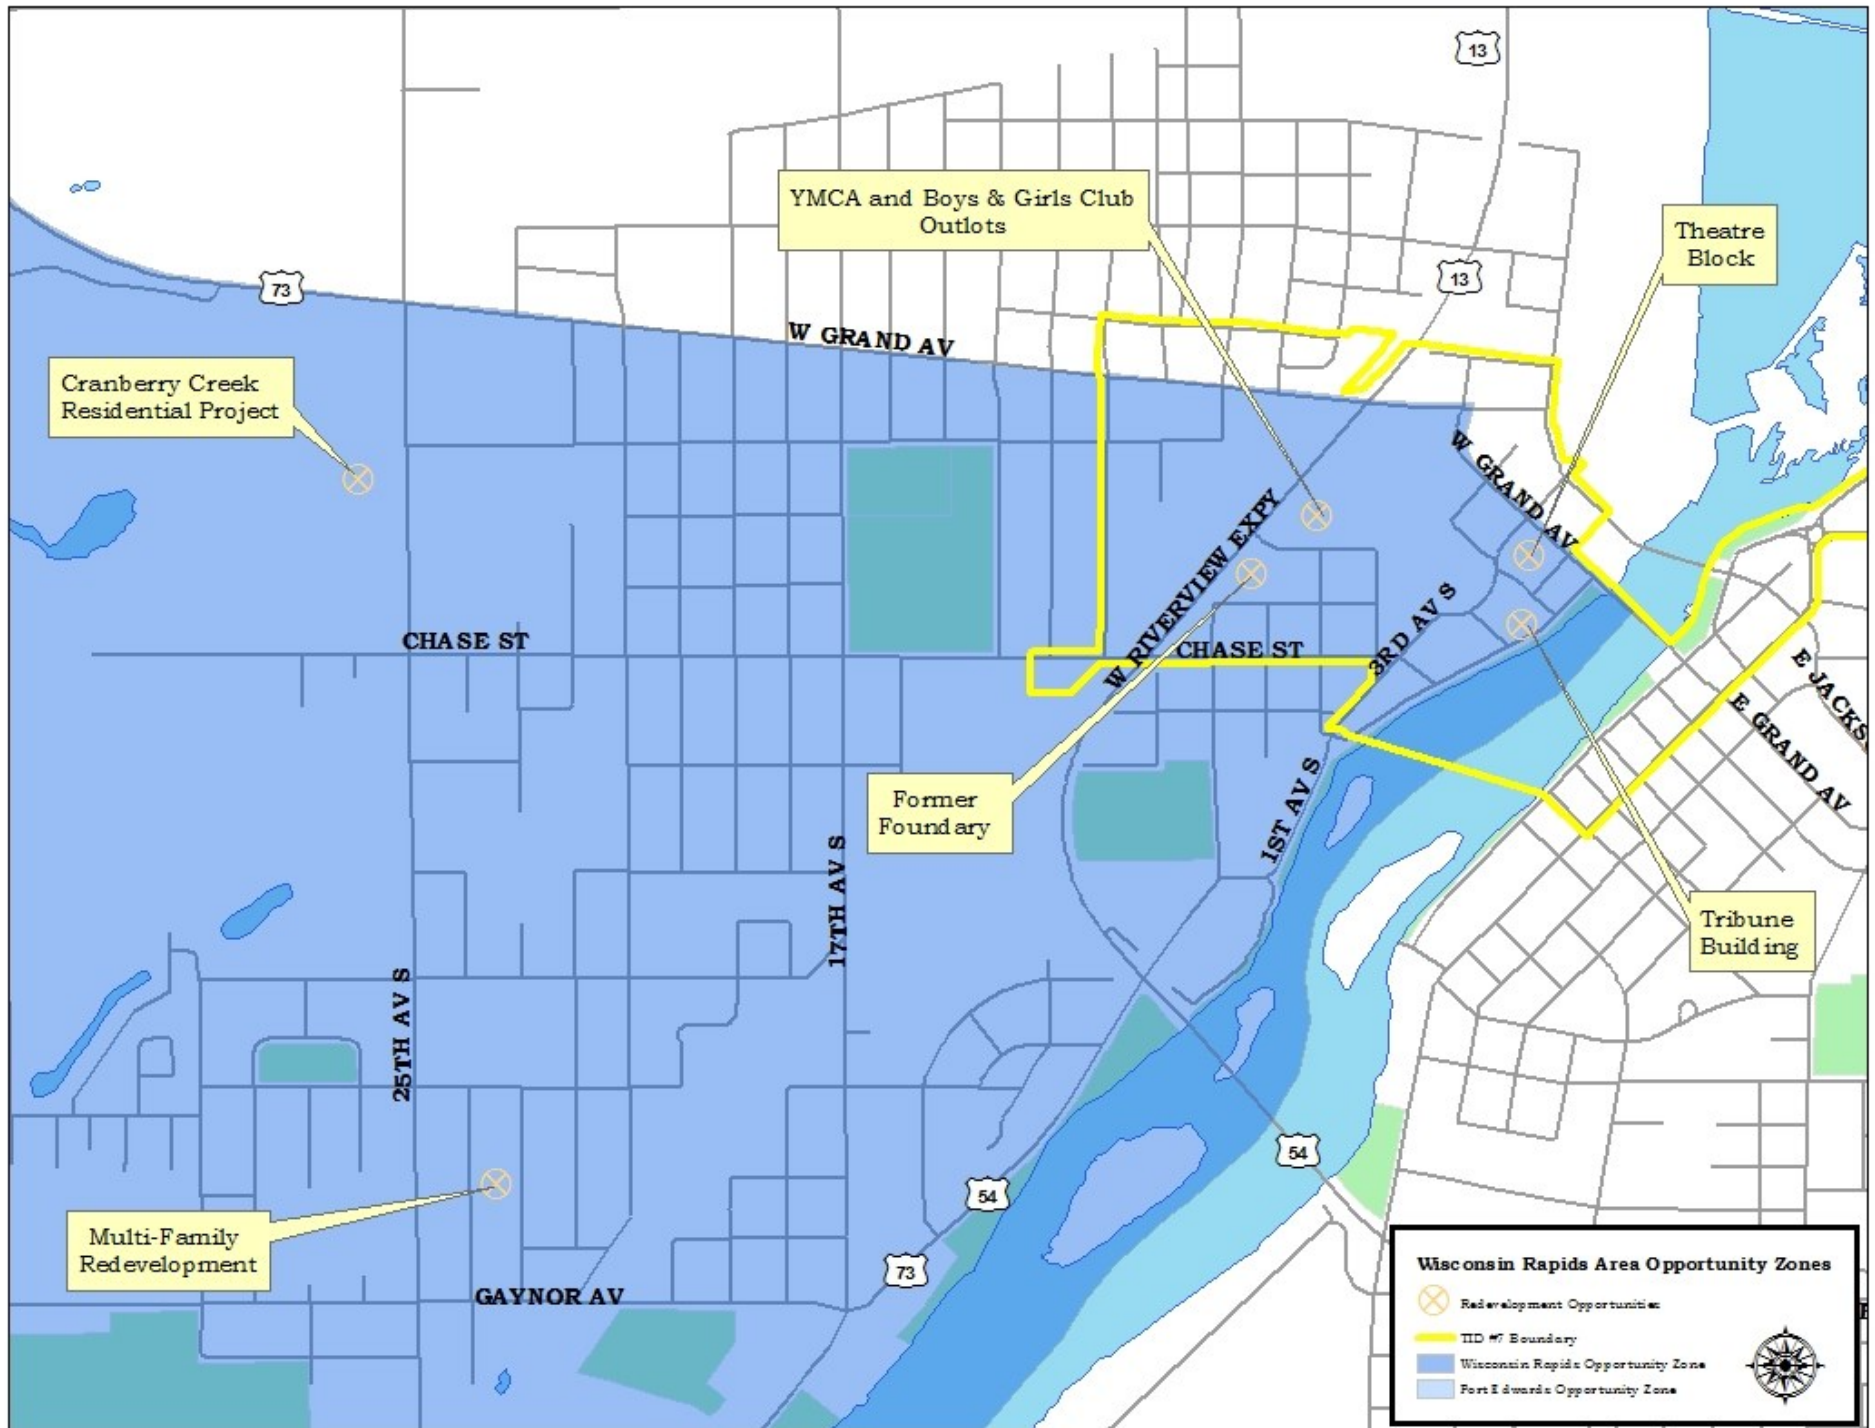

Opportunity Zones

Wisconsin Rapids Area Opportunity Zones

- ⊗ Redevelopment Opportunities
- Yellow Line TID #7 Boundary
- Dark Blue Wisconsin Rapids Opportunity Zone
- Light Blue Fort Edwards Opportunity Zone