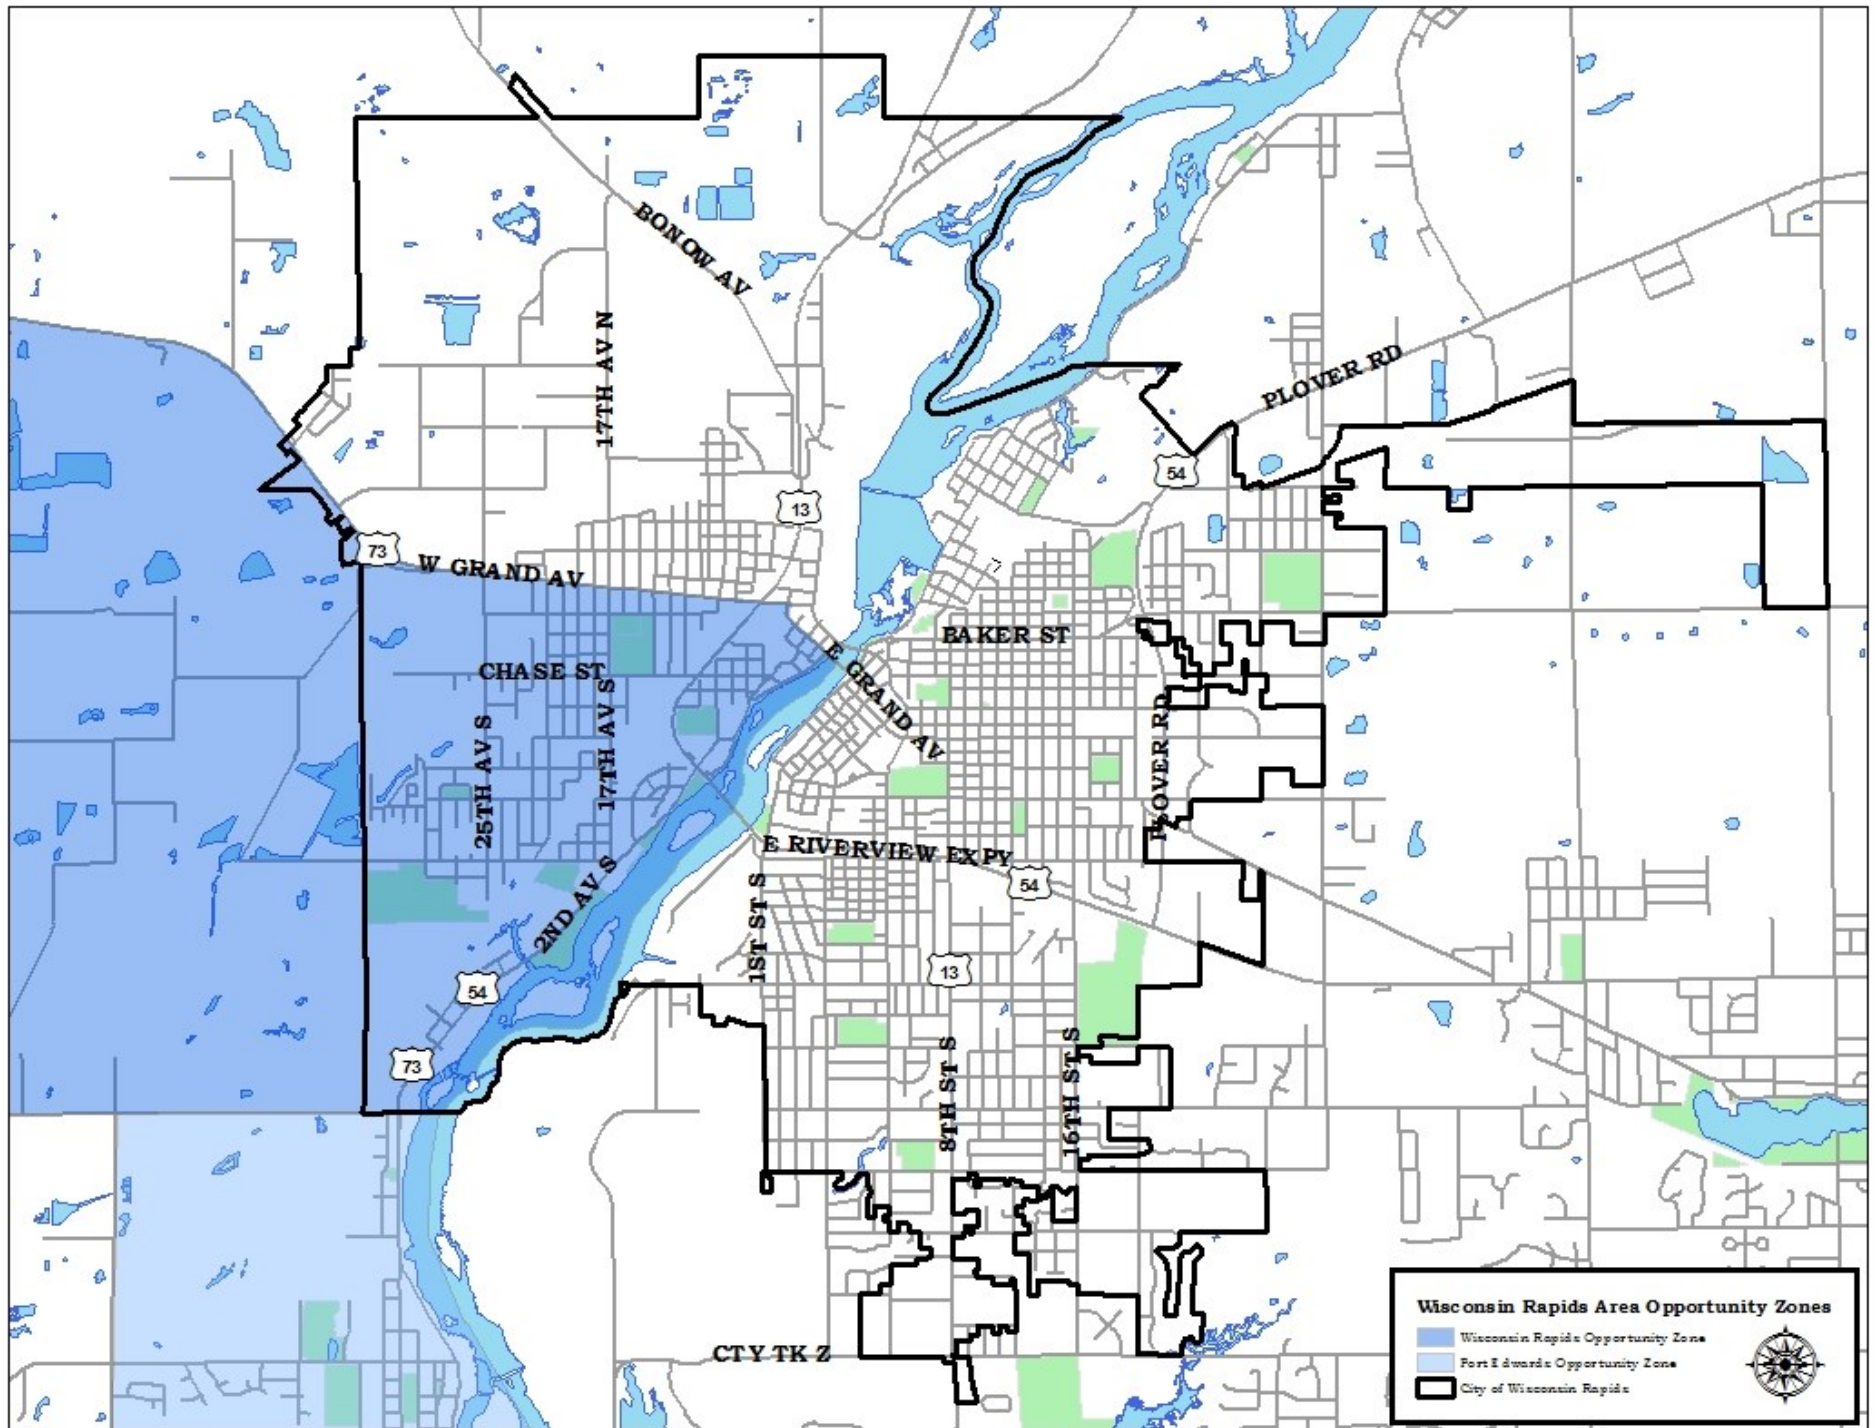

Opportunity Zones

Wisconsin Rapids Area Opportunity Zones

- ⊗ Redevelopment Opportunities
- Yellow Line TID #7 Boundary
- Dark Blue Wisconsin Rapids Opportunity Zone
- Light Blue Fort Edwards Opportunity Zone